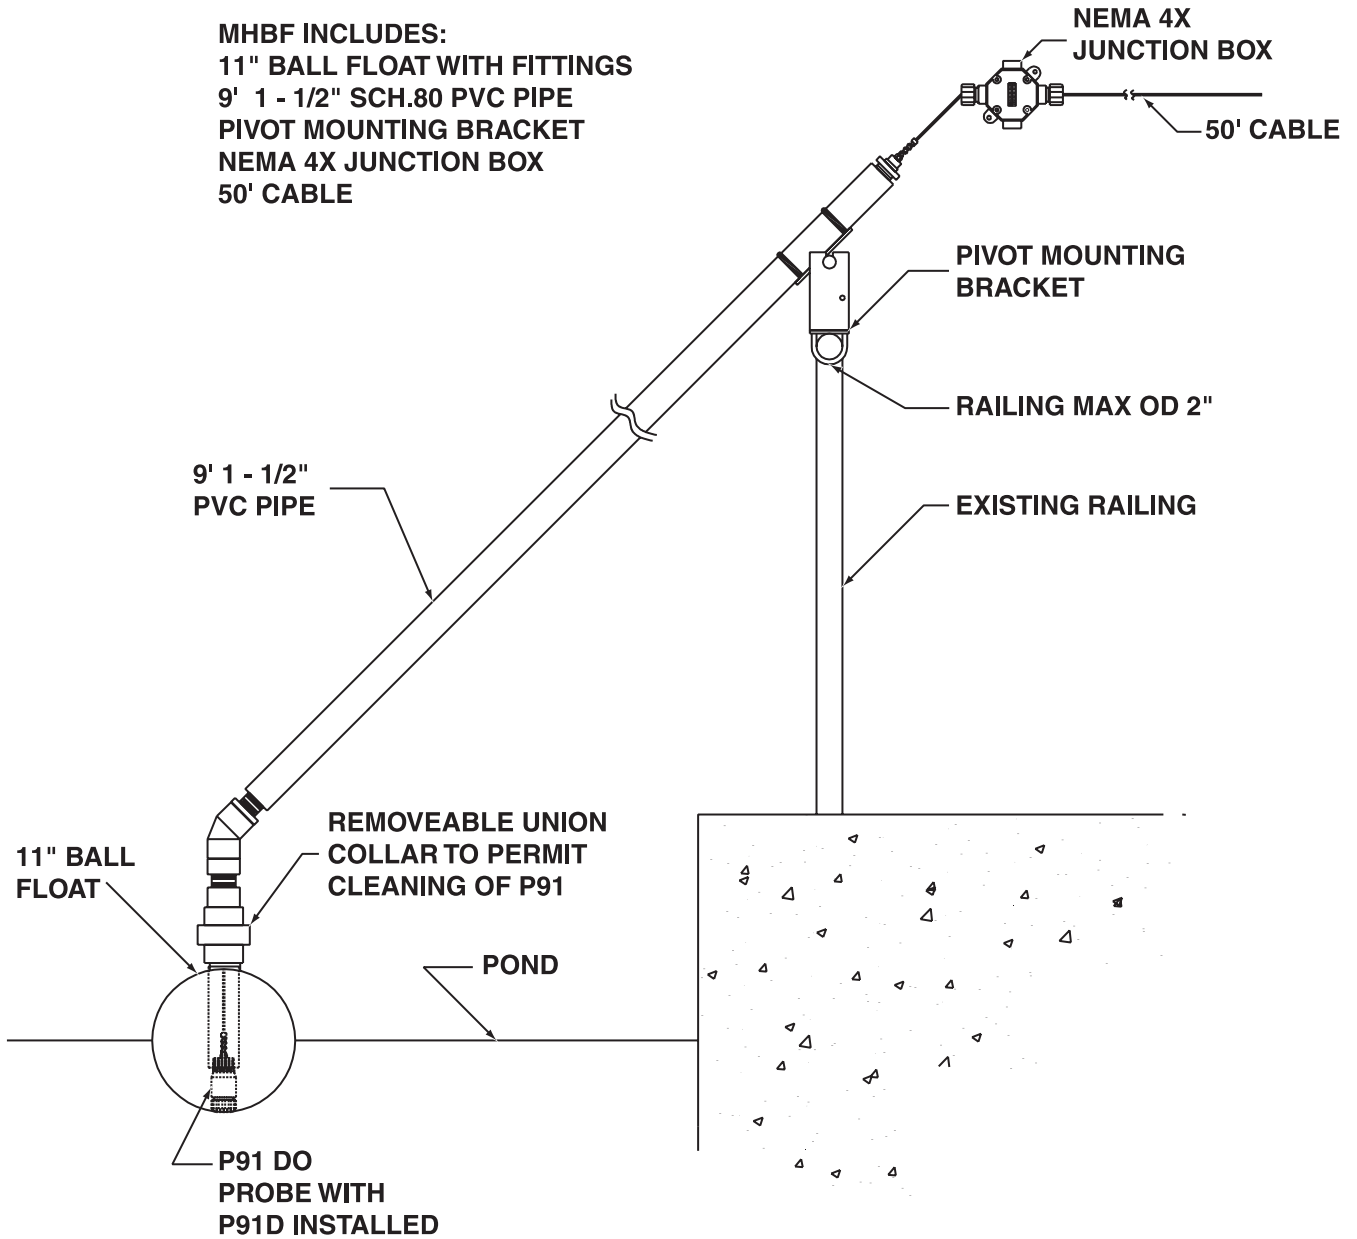

# Model MHBF D.O. Ball Float Assembly

**MHBF INCLUDES:**  
11" BALL FLOAT WITH FITTINGS  
9' 1 - 1/2" SCH.80 PVC PIPE  
PIVOT MOUNTING BRACKET  
NEMA 4X JUNCTION BOX  
50' CABLE

AquaMetrix Inc.  
www.aquametrix.com  
1-800-742-1413

N110-38 R4