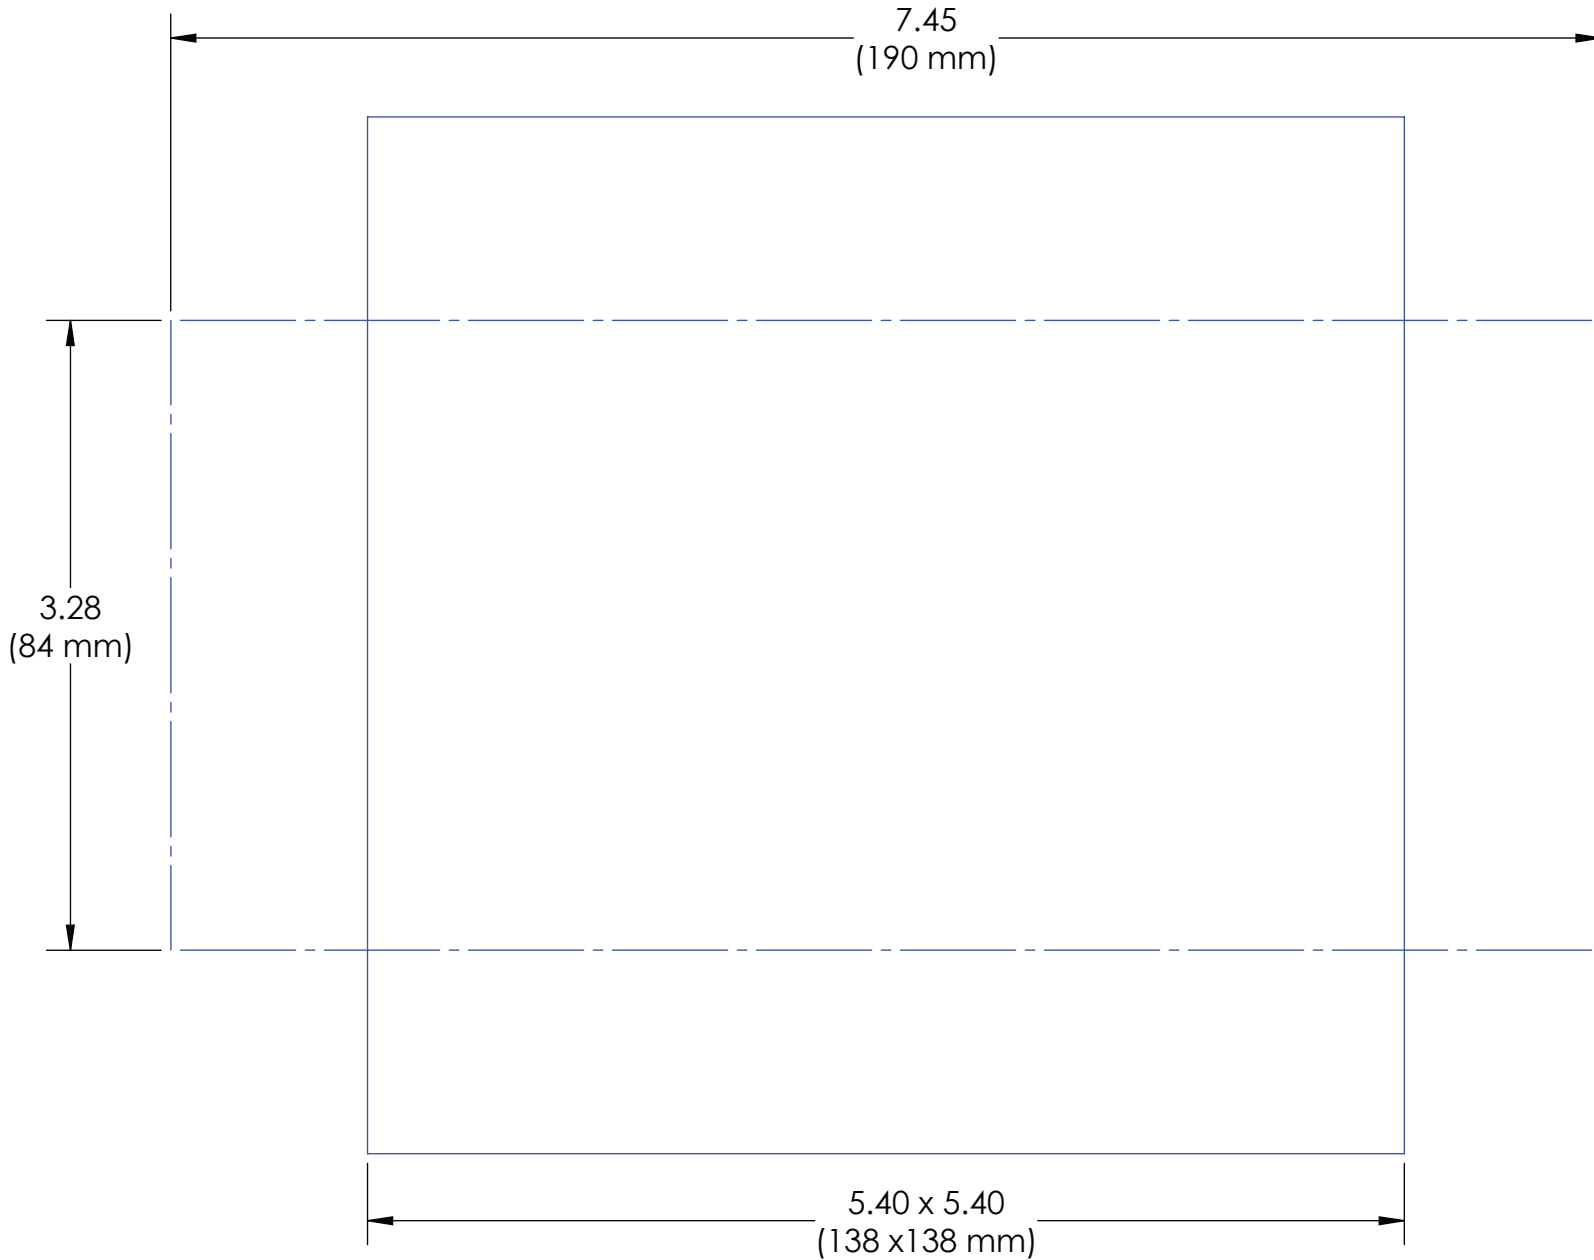

AM-2250 and AM-2250TX panel cut out template

Dashed line indicates space required behind panel
Dimensions in inches (mm)
Scale 1:1